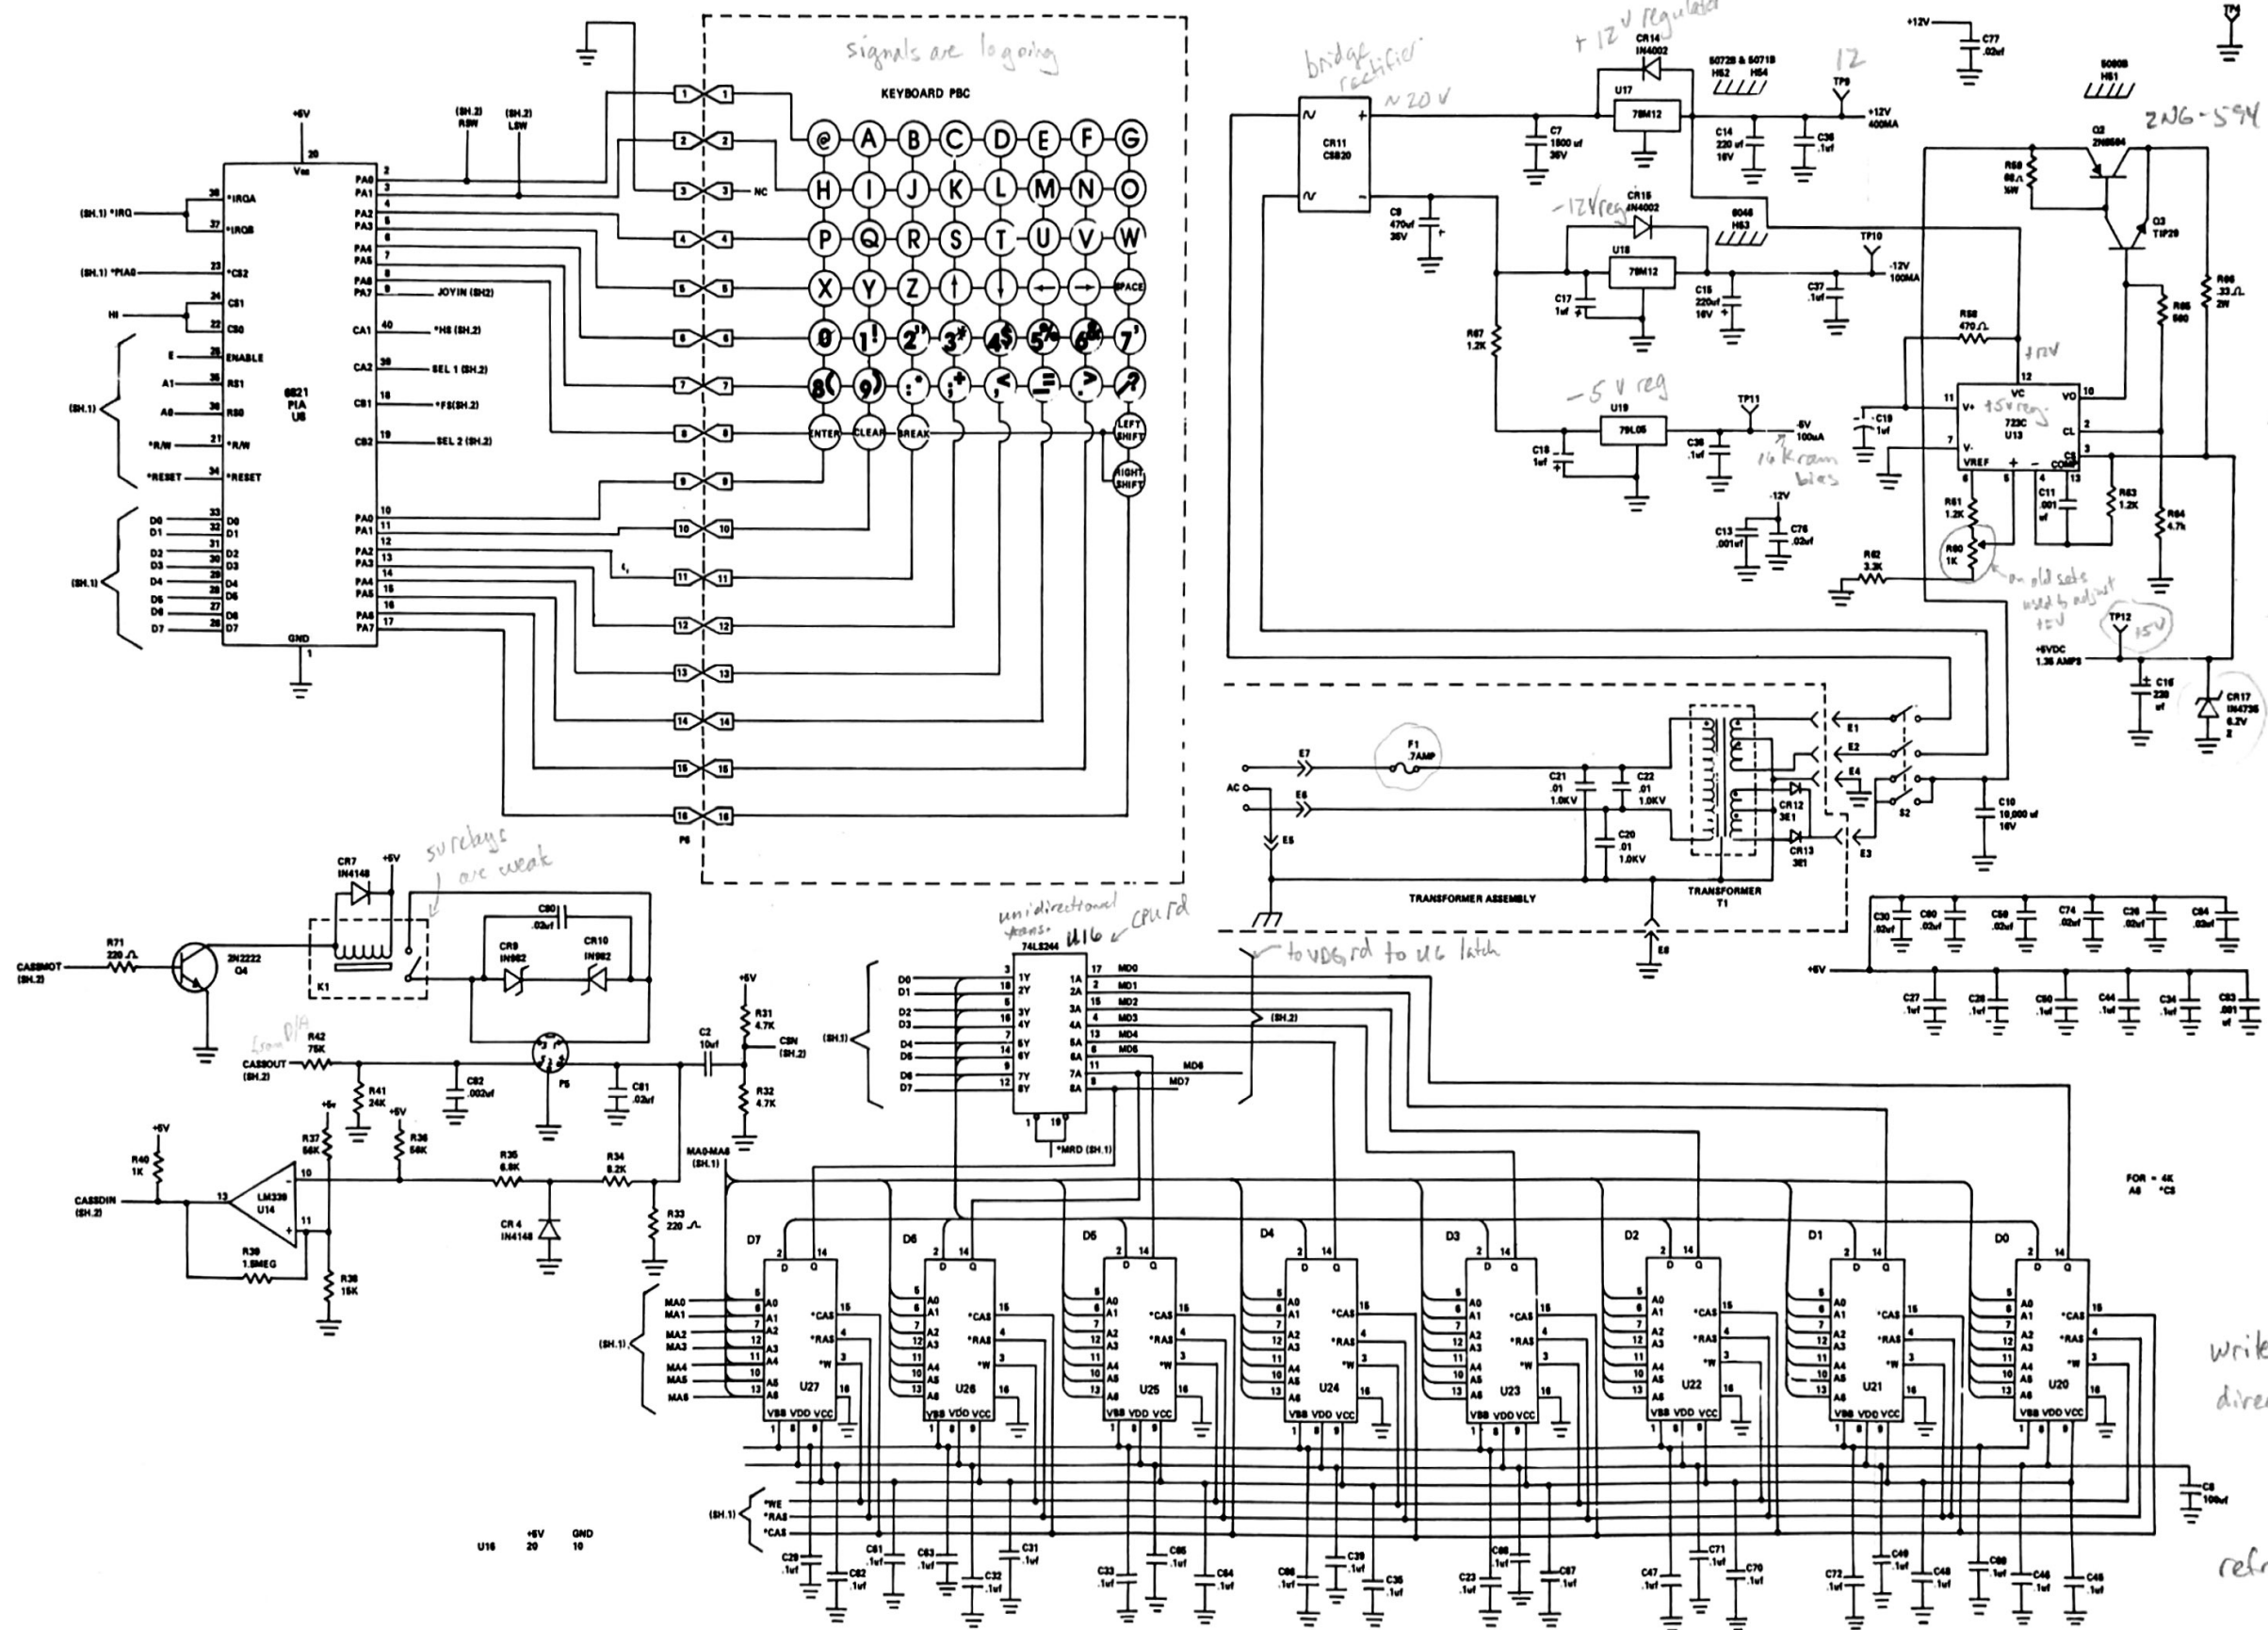

| | | |
|-----|-----|-----|
| | +5V | GND |
| U11 | 18 | 8 |
| U2B | 14 | 7 |

COLOR COMPUTER SCHEMATIC - SHEET 1

COLOR COMPUTER
8000073
PAGE 1 OF 3

1. May also appear as:

COLOR COMPUTER SCHEMATIC - SHEET 3

write to ram is directly off data lines
refresh during horizontal sync

5% 170 +5 sec not exchangeable.

waiting above +6.2V