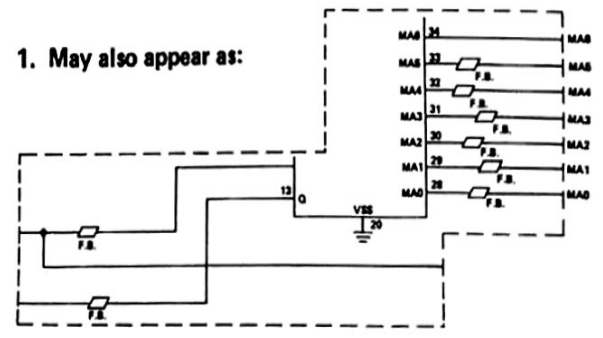

| | | |
|-----|-----|-----|
| | +5V | GND |
| U11 | 18 | 8 |
| U2B | 14 | 7 |

COLOR COMPUTER SCHEMATIC - SHEET 1

COLOR COMPUTER
8000073
PAGE 1 OF 3

1. May also appear as:

COLOR COMPUTER SCHEMATIC - SHEET 3

write to ram is directly off data lines
refresh during horizontal sync

5% 170 +5 sec not exchangeable.

waiting above +6.2V